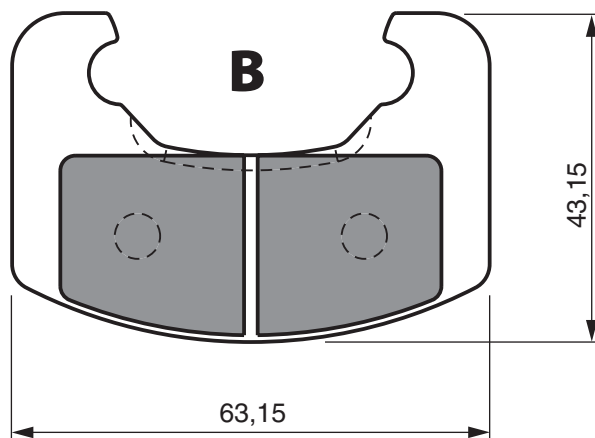

PART NUMBER

926

MANUFACTURED FOR KAŠPAR & SYNOVÉ FOR ULTRALIGHT CALIPER 6" ECO – POWER

PART NUMBER

927

**MANUFACTURED FOR
KAŠPAR & SYNOVÉ
FOR ULTRALIGHT CALIPERS**

PART NUMBER

928