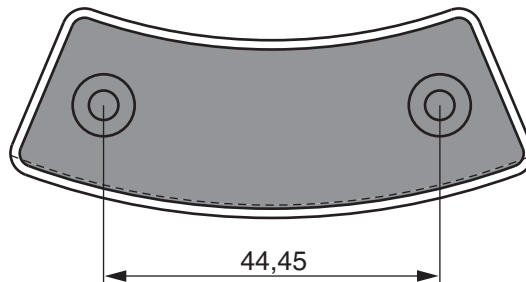

Ultralight

PART NUMBER

914

AIRCRAFT ZEPHYR

PART NUMBER

918

**Compatible with
RAPCO 66 - 109
Compatible with
CLEVELAND**

PART NUMBER