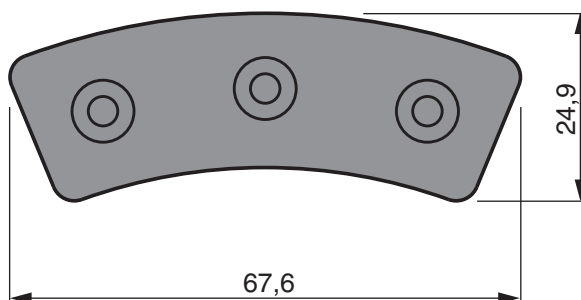

**TECNAM
ZENITH
Zodiac CH 601 UL
Compatible with
RAPCO 066-10600
Compatible with
GROVE 066-106**