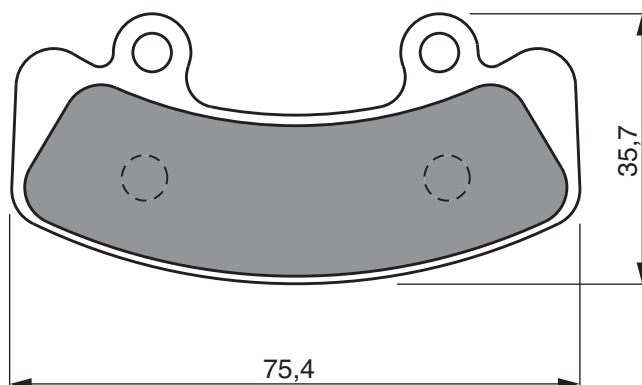

PART NUMBER

905

**TECNAM
Sierra RG P2002**

PART NUMBER

906