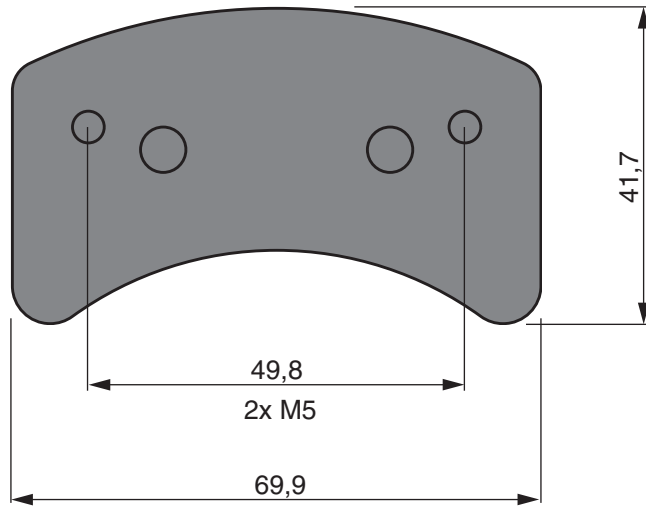

PART NUMBER

914

AIRCRAFT ZEPHYR

PART NUMBER

918