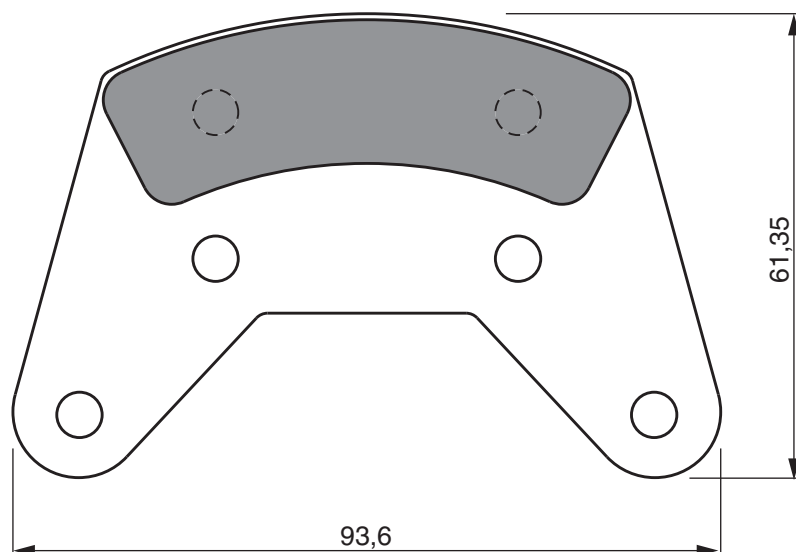

905

**TECNAM
Sierra RG P2002**

PART NUMBER

906

**TECNAM
ZENITH
Zodiac CH 601 UL
Compatible with
RAPCO 066-10600
Compatible with
GROVE 066-106**

PART NUMBER

907

**TECNAM
Ultralight**