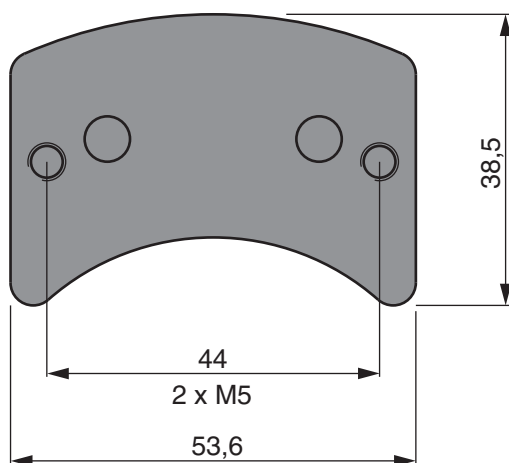

MANUFACTURED FOR KAŠPAR & SYNOVÉ FOR ULTRALIGHT CALIPER 6" ECO – POWER