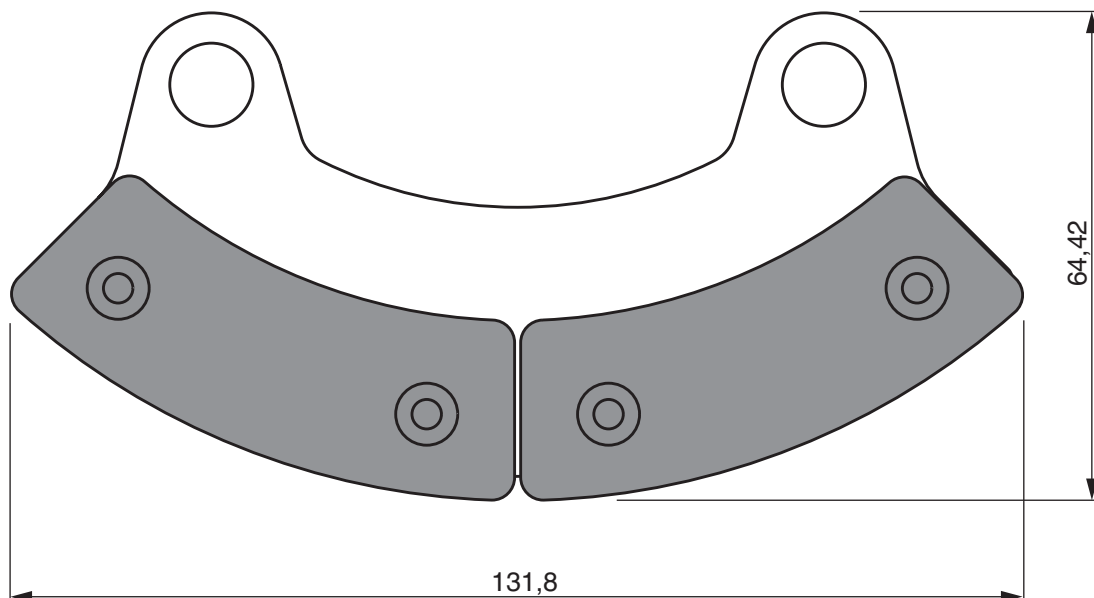

GOLD fren®

Aircraft

Disc Brake Pads 2012

PART NUMBER

900

DYNAMIC, WT9, DIN 236-II, EVEKTOR

PART NUMBER

901

Ultralight

PART NUMBER

903

CESSNA, PIPER
IT IS POSSIBLE TO USE SEGMENTS - TYPE 919
2 pieces set

PART NUMBER

904

TECNAM
P92 Echo

PART NUMBER