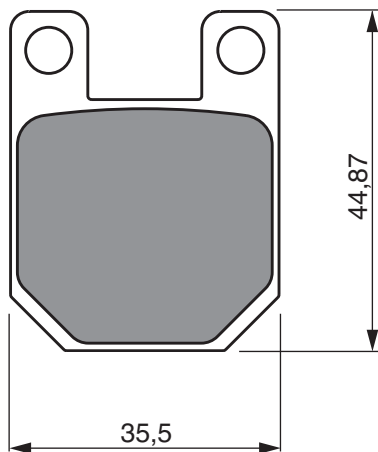

PART NUMBER

910

MANUFACTURED PURELY FOR KAŠPAR & SYNOVÉ FOR ULTRALIGHT CALIPERS

PART NUMBER

912

TL-Ultralight, TL-96 Star, TL-2000 Sting, TL-232 Condor

PART NUMBER

913