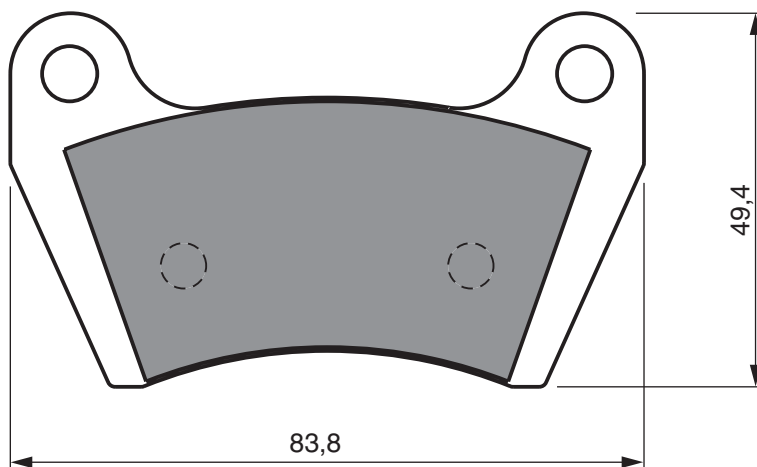

PART NUMBER

929

**MULTI - ROLE HELICOPTER
GAZELLE**

PART NUMBER

930