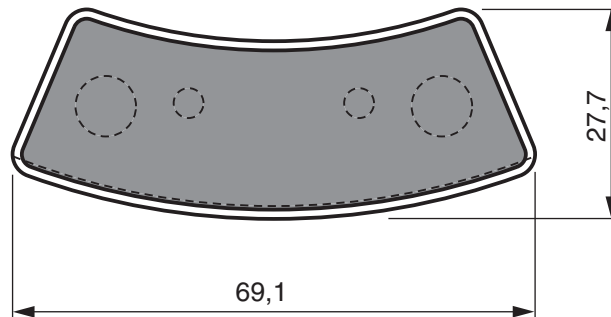

**PIPER, CESSNA
with RIVETS**