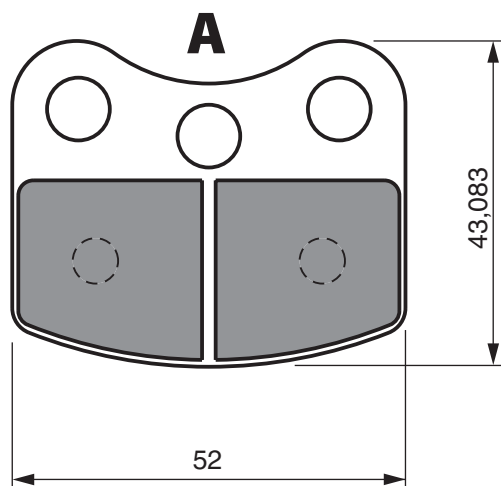

PART NUMBER

926

MANUFACTURED FOR KAŠPAR & SYNOVÉ FOR ULTRALIGHT CALIPER 6" ECO – POWER

PART NUMBER

927

**MANUFACTURED FOR
KAŠPAR & SYNOVÉ
FOR ULTRALIGHT CALIPERS**

PART NUMBER

928