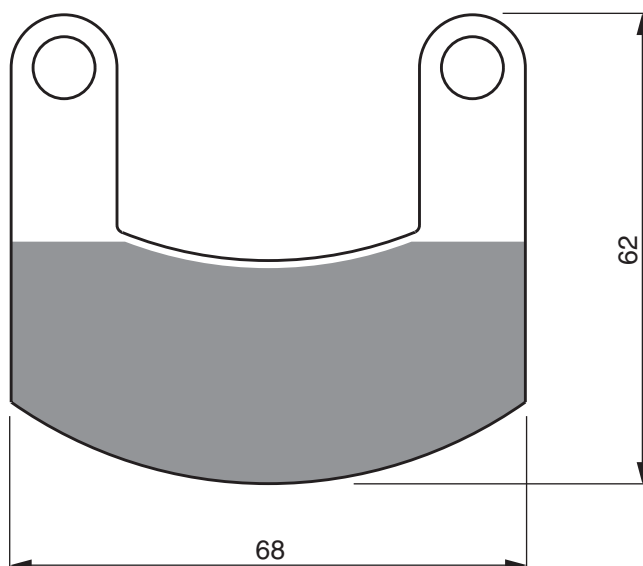

PART NUMBER

910

MANUFACTURED PURELY FOR KAŠPAR & SYNOVÉ FOR ULTRALIGHT CALIPERS

PART NUMBER

912

TL-Ultralight, TL-96 Star, TL-2000 Sting, TL-232 Condor

PART NUMBER

913