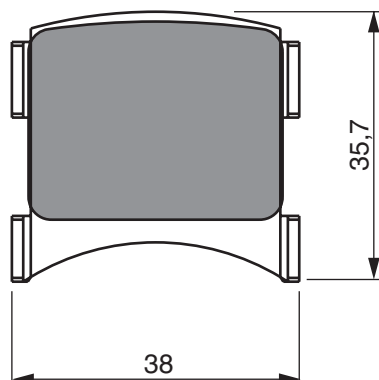

PART NUMBER

995

MANUFACTURED PURELY FOR KAŠPAR & SYNOVÉ FOR ULTRALIGHT CALIPERS

PART NUMBER

996