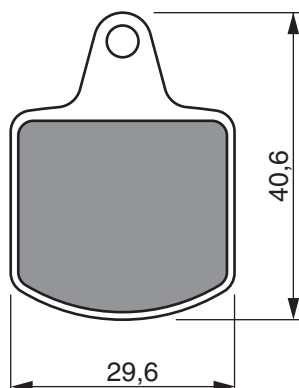

PART NUMBER

926

MANUFACTURED FOR KAŠPAR & SYNOVÉ FOR ULTRALIGHT CALIPER 6" ECO – POWER

PART NUMBER

927

**MANUFACTURED FOR
KAŠPAR & SYNOVÉ
FOR ULTRALIGHT CALIPERS**

PART NUMBER

928