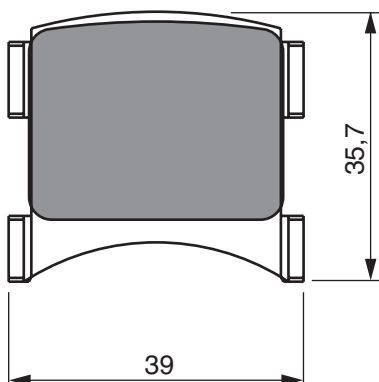

**MANUFACTURED FOR
KAŠPAR & SYNOVÉ
FOR ULTRALIGHT CALIPERS**