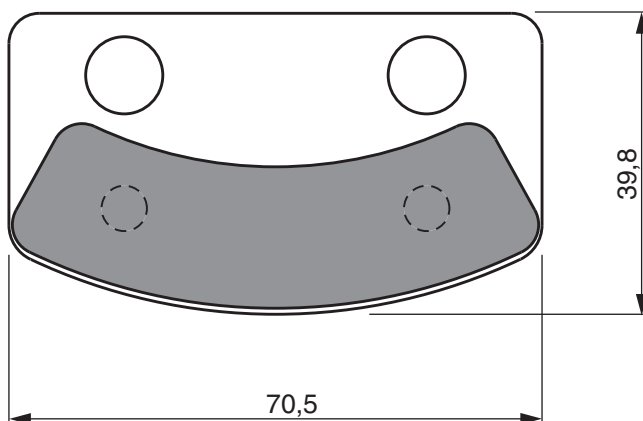

GOLD fren®

Aircraft

Disc Brake Pads 2012

PART NUMBER

900

DYNAMIC, WT9, DIN 236-II, EVEKTOR

PART NUMBER

901

Ultralight

PART NUMBER

903

CESSNA, PIPER
IT IS POSSIBLE TO USE SEGMENTS - TYPE 919
2 pieces set

PART NUMBER

904

TECNAM
P92 Echo

PART NUMBER