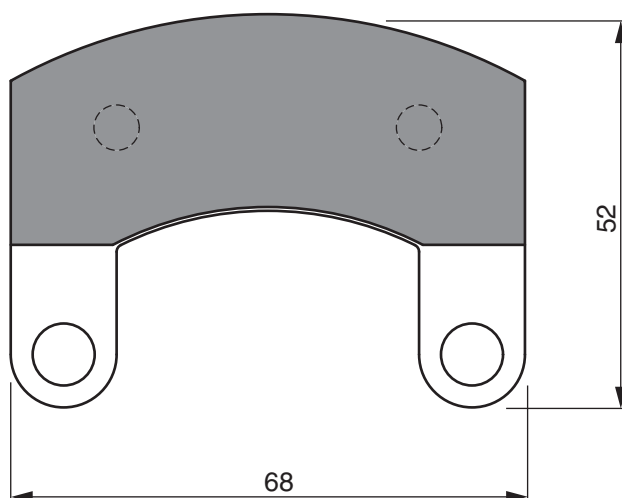

PART NUMBER

925

Ultralight WT9 Dynamic

PART NUMBER

926