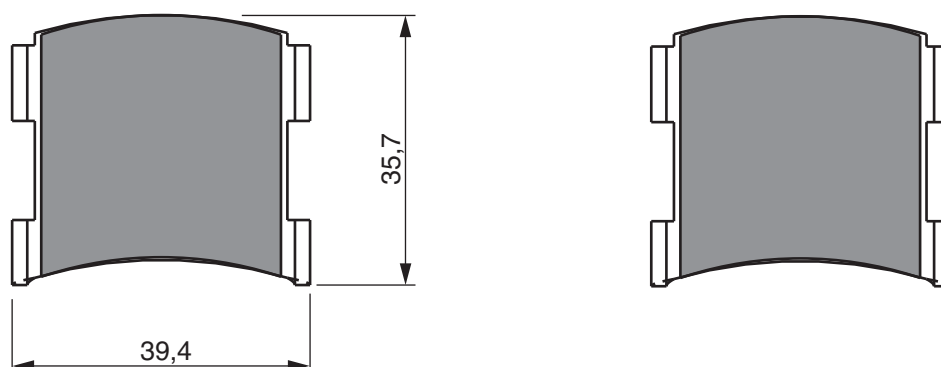

MANUFACTURED PURELY FOR KAŠPAR & SYNOVÉ FOR ULTRALIGHT CALIPERS