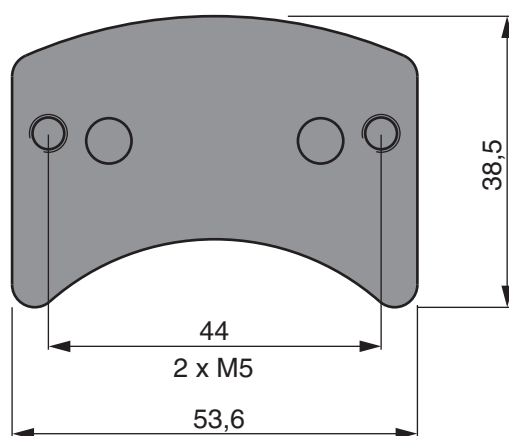

PART NUMBER

926

MANUFACTURED FOR KAŠPAR & SYNOVÉ FOR ULTRALIGHT CALIPER 6" ECO – POWER

PART NUMBER

927

**MANUFACTURED FOR
KAŠPAR & SYNOVÉ
FOR ULTRALIGHT CALIPERS**

PART NUMBER

928