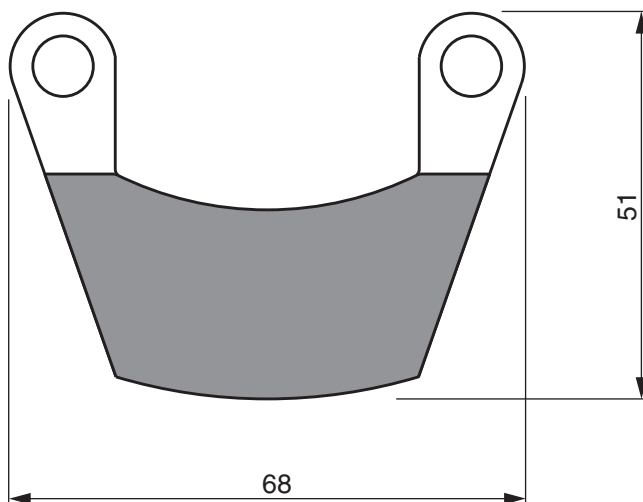

GOLD fren®

Aircraft

Disc Brake Pads 2012

PART NUMBER

900

DYNAMIC, WT9, DIN 236-II, EVEKTOR

PART NUMBER

901