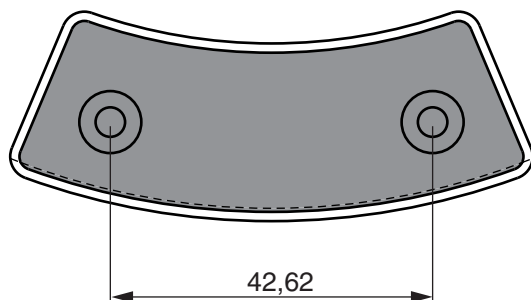

PART NUMBER

919

**Compatible with
RAPCO 66 - 105**

**Compatible with
CLEVELAND**

**Compatible with
GROVE 66 - 105**

PART NUMBER

919R