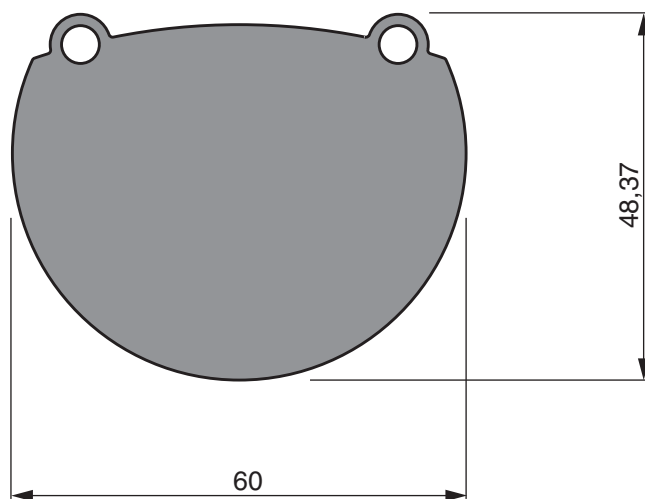

GOLD fren®

Aircraft

Disc Brake Pads 2012

PART NUMBER

900

DYNAMIC, WT9, DIN 236-II, EVEKTOR

PART NUMBER

901