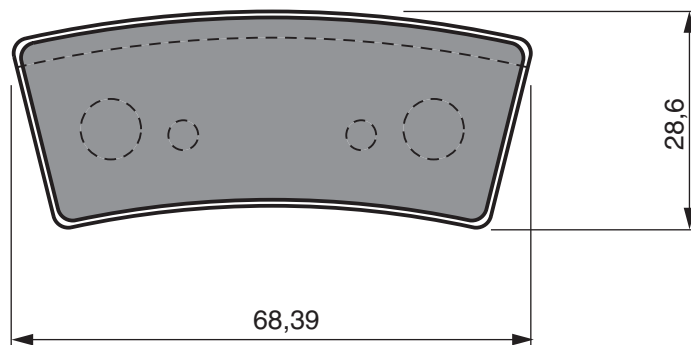

**TL ULTRALIGHT
STING S4**

PART NUMBER

929

**MULTI - ROLE HELICOPTER
GAZELLE**

PART NUMBER

930

**Compatible with CLEVELAND
Compatible with RAPCO 066 - 04400**

PART NUMBER