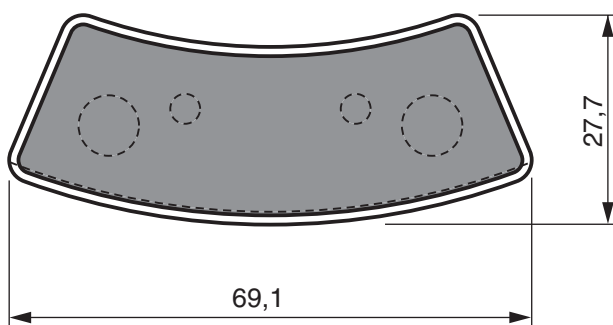

**PIPER, CESSNA
with RIVETS**
**Compatible with
RAPCO 066 - 06200**

PART NUMBER

924